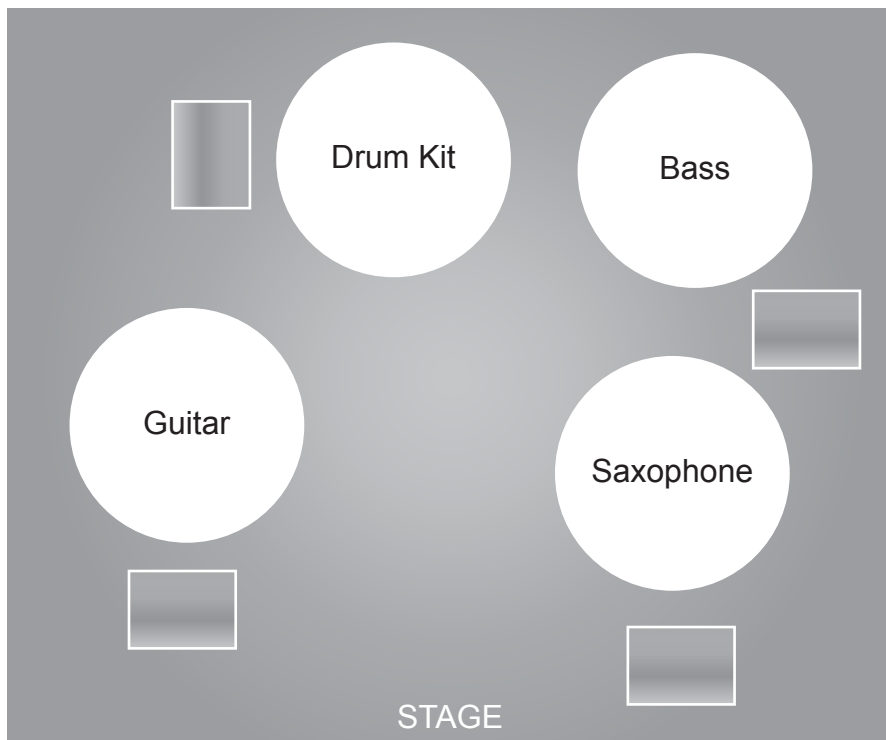

logic TECHNICAL RIDER

This technical rider is for large production festival and stage performances. For small venue performances the group only requires a saxophone microphone and stand, 4 music stands, stage power x 2, 1 send of foldback, and a vocal mic for announcing tunes etc. Please contact us at the below if you have any queries.

STAGE LAYOUT

 = FOLDBACK

LINE-UP

Saxophone
Electric Guitar
Electric Bass
Drum Kit

PRODUCTION SPECS

MICROPHONES/LINES

Drums - OHL/R, Kick, Snare, HHats, Toms 1/2/3
Sax - Stand Mic (not bug)
Guitar - Amp
Bass - DI
Vocal mic - introductions etc

FOLDBACK

Foldback sends x 4

STAGE POWER x 2
(guitar/bass pedals)

BACKLINE SPECS

MUSIC STANDS x 4

DRUMS

Yamaha Custom preferred, Pearl, Gretsch, Mapex, Premier all fine

20' bass drum
10' rack tom
12' rack tom
14' floor tom on legs
14' snare drum
2 x cymbal stands
1 x hi hat stand/pedal
1 x snare stand
1 x bass drum pedal
1 x drum throne/ stool
Slide rug where appropriate

BASS

Power Amp - 500W +
Speaker Box - 4 x 10' quad box
Preferred brands : David Eden,
Mark Bass, Ampeg, Gallien
Krueger

Lead from power amp to
speaker box

GUITAR

Amp - 'Fender Twin', 'Fender
Deluxe' or 'Vox AC30', or
equivalent