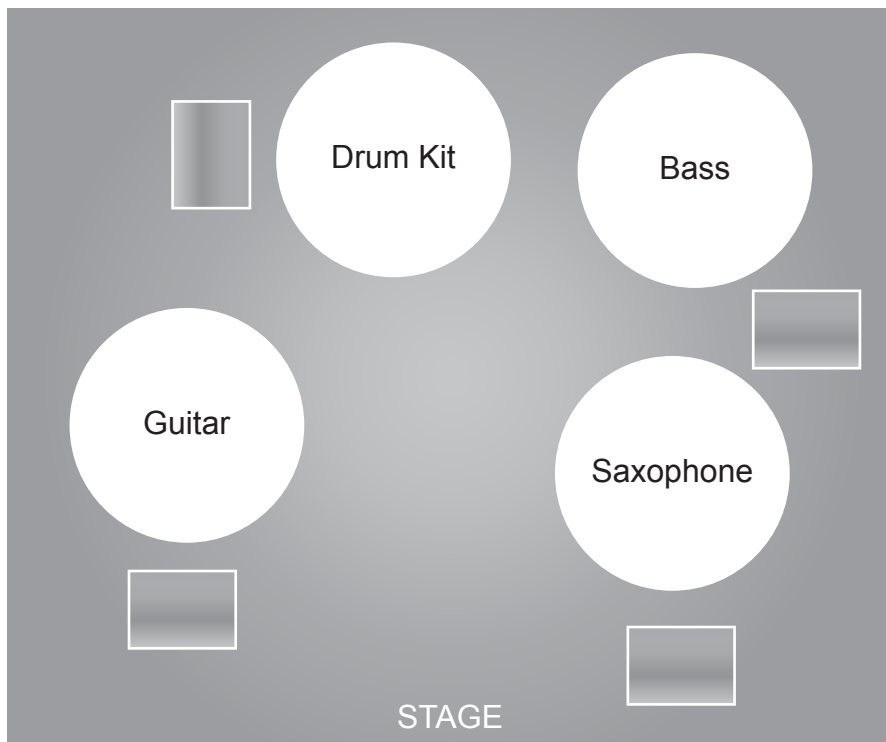

logic TECHNICAL RIDER

This technical rider is for large production festival and stage performances. For small venue performances the group only requires a saxophone microphone and stand, 4 music stands, stage power x 2, 1 send of foldback, and a vocal mic for announcing tunes etc. Please contact us at the below if you have any queries.

STAGE LAYOUT

 = FOLDBACK

LINE-UP

Saxophone
Electric Guitar
Electric Bass
Drum Kit

PRODUCTION SPECS

MICROPHONES/LINES

Drums - OHL/R, Kick, Snare, HHats, Toms 1/2/3
Sax - Stand Mic (not bug)
Guitar - Amp
Bass - DI
Vocal mic - introductions etc

FOLDBACK

Foldback sends x 4

STAGE POWER x 2
(guitar/bass pedals)

BACKLINE SPECS

MUSIC STANDS x 4

DRUMS

Yamaha Custom preferred, Pearl, Gretsch, Mapex, Premier all fine

20' bass drum
10' rack tom
12' rack tom
14' floor tom on legs
14' snare drum
2 x cymbal stands
1 x hi hat stand/pedal
1 x snare stand
1 x bass drum pedal
1 x drum throne/ stool
Slide rug where appropriate

BASS

Power Amp - 500W +
Speaker Box - 4 x 10' quad box
Preferred brands : David Eden,
Mark Bass, Ampeg, Gallien
Krueger

Lead from power amp to
speaker box

GUITAR

Amp - 'Fender Twin', 'Fender
Deluxe' or 'Vox AC30', or
equivalent