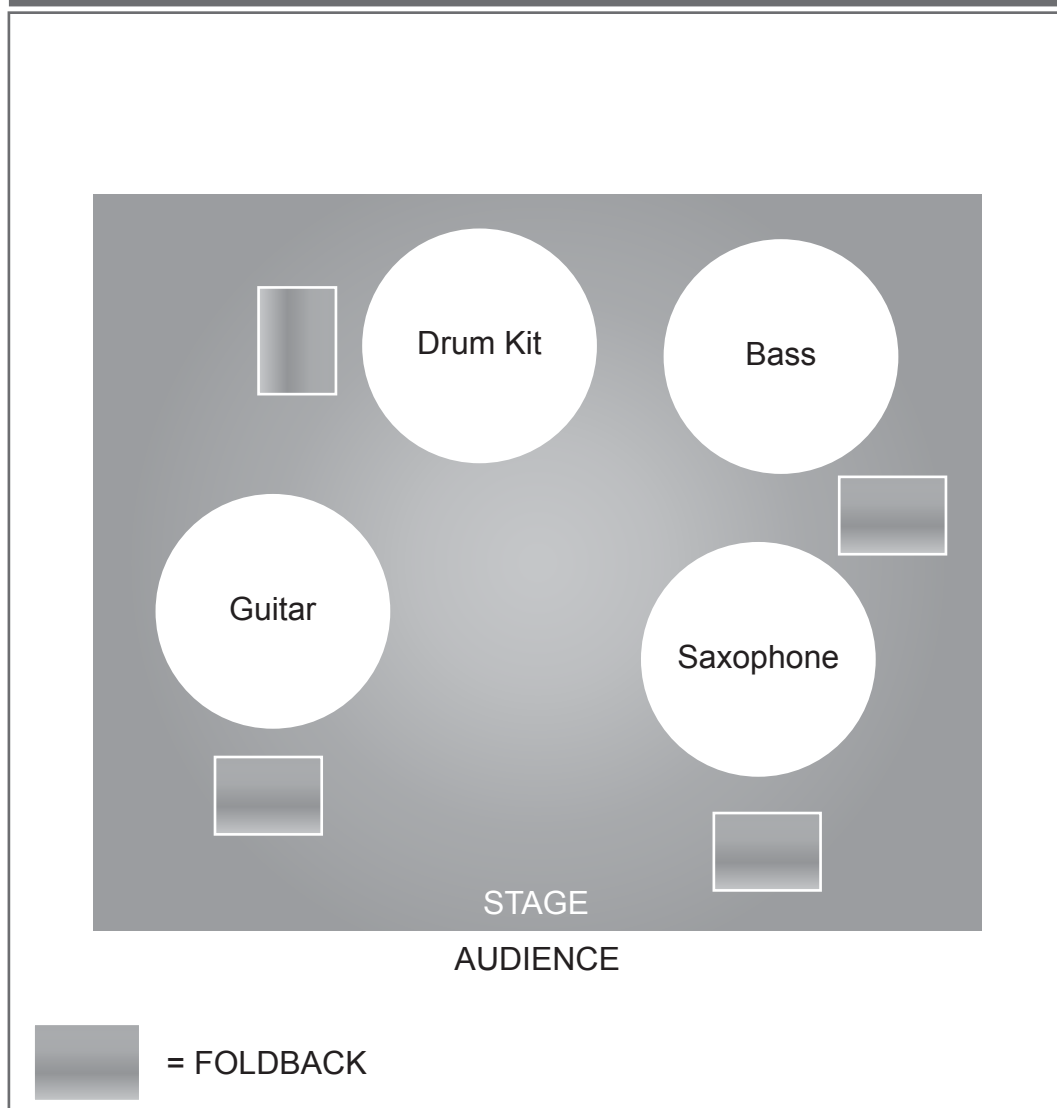

logic TECHNICAL RIDER

This technical rider is for large production festival and stage performances. For small venue performances the group only requires a saxophone microphone and stand, 4 music stands, stage power x 2, 1 send of foldback, and a vocal mic for announcing tunes etc. Please contact us at the below if you have any queries.

STAGE LAYOUT

LINE-UP

Saxophone
Electric Guitar
Electric Bass
Drum Kit

PRODUCTION SPECS

MICROPHONES/LINES
Drums - OHL/R, Kick, Snare, HHats, Toms 1/2/3
Sax - Stand Mic (not bug)
Guitar - Amp
Bass - DI
Vocal mic - introductions etc

FOLDBACK
Foldback sends x 4

STAGE POWER x 2
(guitar/bass pedals)

BACKLINE SPECS

MUSIC STANDS x 4

DRUMS
Yamaha Custom preferred,
Pearl, Gretch, Mapex, Premier
all fine

20' bass drum
10' rack tom
12' rack tom
14' floor tom on legs
14' snare drum
2 x cymbal stands
1 x hi hat stand/pedal
1 x snare stand
1 x bass drum pedal
1 x drum throne/ stool
Slide rug where appropriate